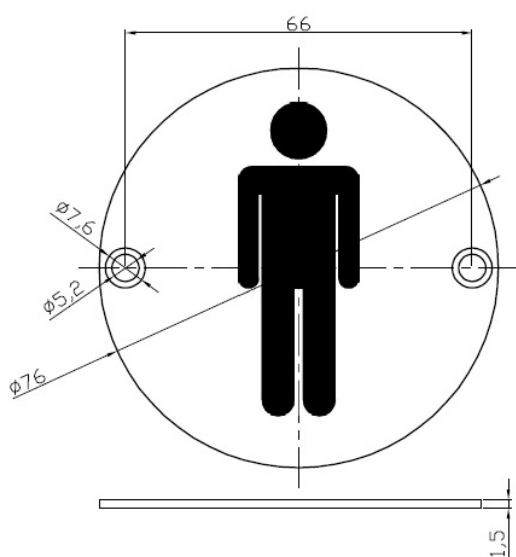

PRODUCT SHEET

Description:

Toilet Sign "Male", $\varnothing 76 \times 1,5$ mm, Screw-On, SS201 Brushed, W/ $\varnothing 3,5 \times 20$ mm Screws

Item number:

22.23.260-0

Units	Box	Carton	HS Code	Barcode
Pcs.	20	200	8302490099	 5704866462266

SISO A/S

Mileparken 11
DK-2740 Skovlunde
Denmark
VAT: DK 24786013

Phone +45 45 830 900

www.siso.dk
siso@siso.dk

Danske Bank
Nytorv Branch
Copenhagen
SWIFT: DABADKKK

Account no.
4180 3112 112936
IBAN Account
DK7230003112112936